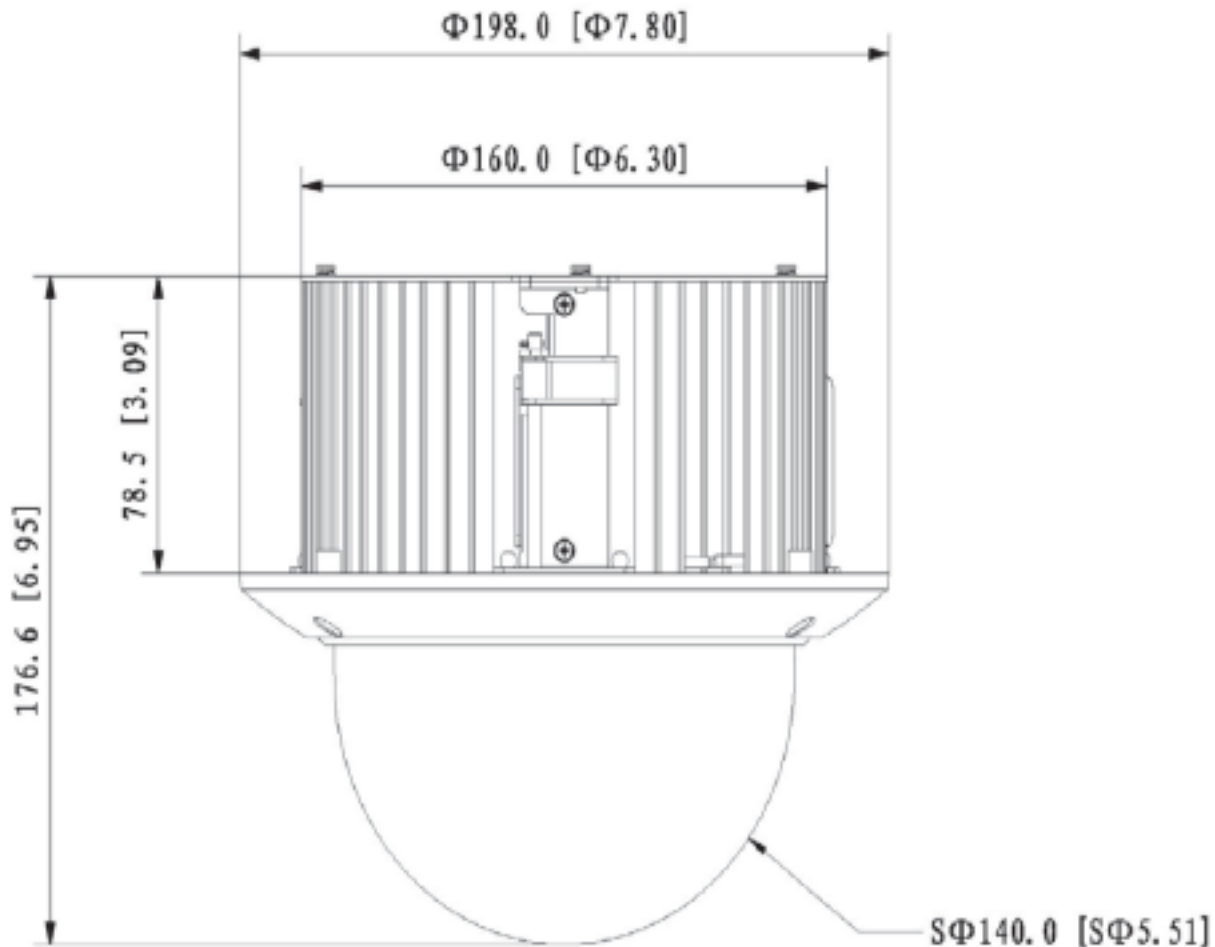

*Design and specifications are subjects to change without notice.

INSDR2PTZ32X

2.1MP Recessed PTZ 32x with SD slot

Product Specifications

VUSD256G
Micro SD Card

*Design and specifications are subjects to change without notice.